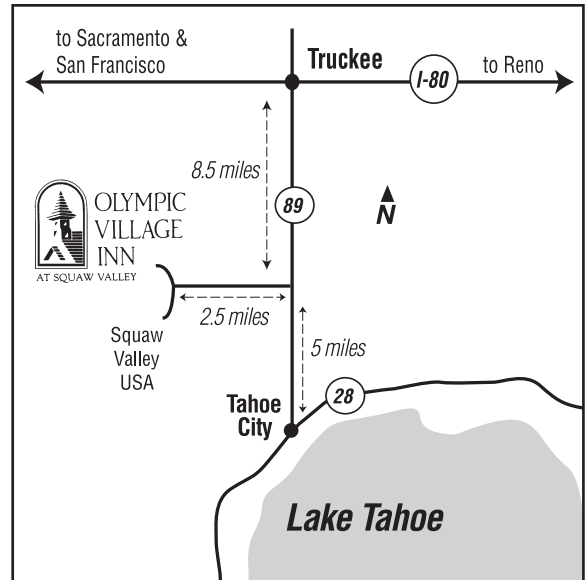

OLYMPIC VILLAGE INN.com

The Olympic Village Inn is located in California off State Highway 89, 8.5 miles south of I-80 and 45 minutes from Reno-Tahoe International Airport.

For reservations, call toll-free